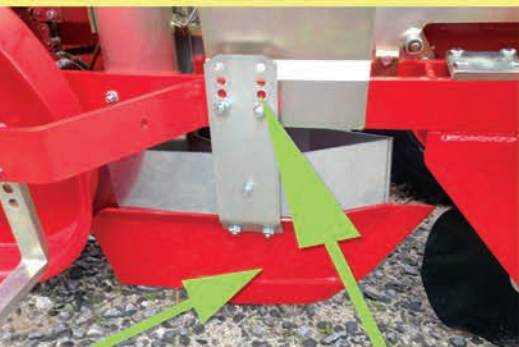

-- Jim Jones
 Sweet Potato Slip Grower
 of Jones Family Farms in NC

**THE trusted name
 for QUALITY!**

**No one sells more
 transplanters
 in North America**

Checchi & Magli

10 Reasons Farmers Prefer

the **FoxDrive** pocket/finger-type planter
for bare root OR plug
over the competition

- Innovative
- Dependable
- More Consistant
- Greater Precision
- Built to Last
- Faster

1 Deeper planting. Better stand. Tighter packing.
In side-by-side comparisons with other brand transplanters, farmers say they can look over their crop and see where they planted with the C&M. Plants are healthier, stronger, and noticeably ahead.

2 Cast iron shoe/sword- lasts longer!

3 Adjustable plant depth control

4 The weight of the operator rides on the tool bar and does not effect the planting

5 Consistent plant to plant spacing (no skipping/slippage) our packing wheels pack and our drive wheels drive