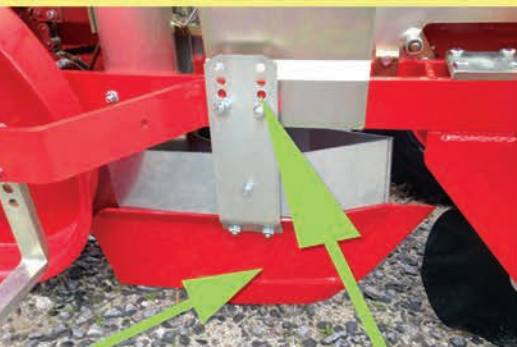

-- Jim Jones
 Sweet Potato Slip Grower
 of Jones Family Farms in NC

4 row/8 person

**THE trusted name
 for QUALITY!**

No one sells more
 transplanters
 in North America

Checchi & Magli

10 Reasons Farmers Prefer

the **FoxDrive** pocket/finger-type planter
for bare root OR plug
over the competition

- Innovative
- Dependable
- More Consistant
- Greater Precision
- Built to Last
- Faster

1 Deeper planting. Better stand. Tighter packing.
In side-by-side comparisons with other brand transplanters, farmers say they can look over their crop and see where they planted with the C&M. Plants are healthier, stronger, and noticeably ahead.

2 Cast iron shoe/sword- lasts longer!

3 Adjustable plant depth control

4 The weight of the operator rides on the tool bar and does not effect the planting

5 Consistent plant to plant spacing (no skipping/slippage) our packing wheels pack and our drive wheels drive